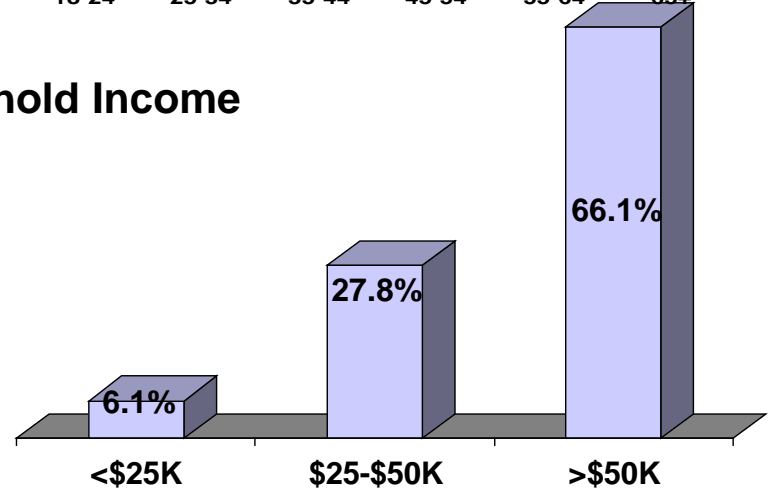

Our Stations

Connoisseur Media - Billings, Montana

News Talk 730 - AM

Gender

67.9	% Male	32.1	%Female
------	--------	------	---------

Employment

Full-time	52.8%
Part-time	13.8%
Not employed	33.4%

Education

1.5%	31.6%	28.6%	38.3%
Less than 12 th Grade	High School	Some College	College Degree or More

Home Ownership

Own	85.4%
Rent	14.6%
Other	0.0%

Source: Arbitron, Spring 2009

Demographic Breakout

Household Income

ESPN 910 KBLG AM

Gender

84.0	% Male	16.0	%Female
------	--------	------	---------

Education

3.0%	20.0%	33.0%	45.0%
Less than 12 th Grade	High School	Some College	College Degree or More

Home Ownership

Own	78.6%
Rent	21.4%

Demographic Breakout

Household Income

Source: Arbitron, Radio Sales Today 2010

94-1 K*SKY - FM

Station: KSKY (KRKX) "94-1 K-SKY Big Sky Country"
Format: New Country
Target Audience: Adults 25-54
Core Audience: Women 25-54
Power: 100,000 Watts
Median Age: 42 years old