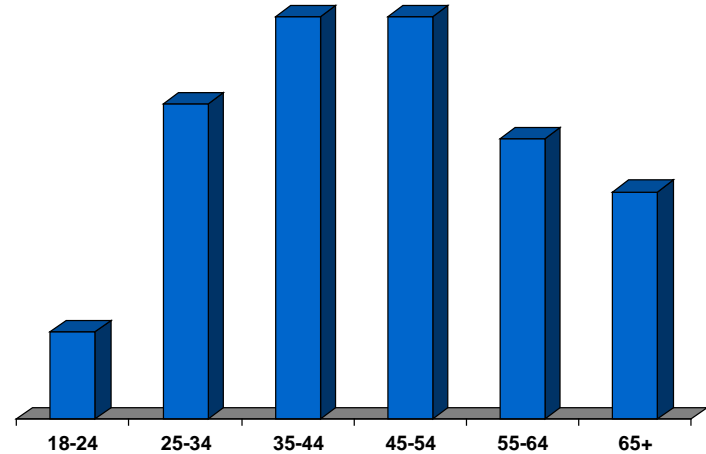

ESPN 910 KBLG AM

Gender

84.0	% Male	16.0	%Female
------	--------	------	---------

Education

3.0%	20.0%	33.0%	45.0%
Less than 12 th Grade	High School	Some College	College Degree or More

Home Ownership

Own	78.6%
Rent	21.4%

Demographic Breakout

Household Income

Source: Arbitron, Radio Sales Today 2010

94-1 K*SKY - FM

Station: KSKY (KRKX) "94-1 K-SKY Big Sky Country"
Format: New Country
Target Audience: Adults 25-54
Core Audience: Women 25-54
Power: 100,000 Watts
Median Age: 42 years old