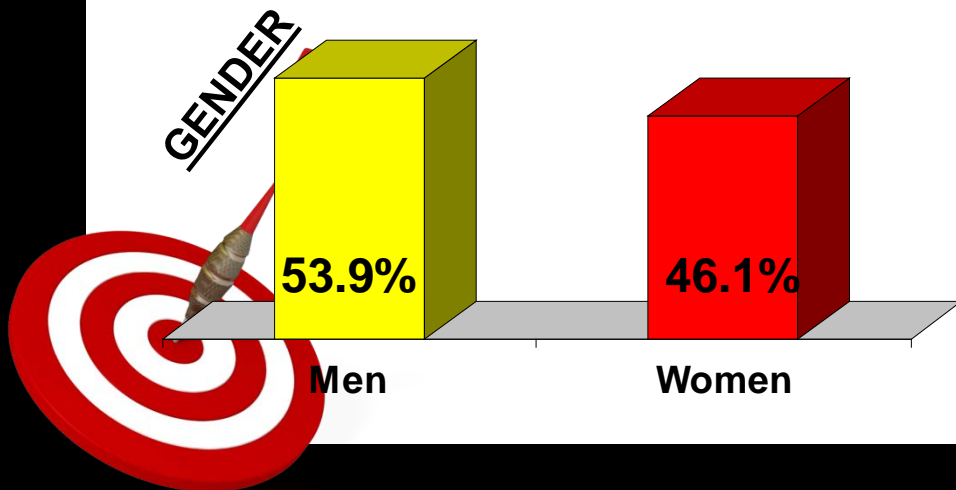

Demographic Breakout

Household Income

Source: Arbitron, Radio Sales Today 2010

94-1 K*SKY - FM

Station: KSKY (KRKX) "94-1 K-SKY Big Sky Country"
Format: New Country
Target Audience: Adults 25-54
Core Audience: Women 25-54
Power: 100,000 Watts
Median Age: 42 years old

Home Ownership

Own	87.1%
Rent	11.9%
Other	1.0%

Children under 12 in household

None	66.9%
1 Child	17.0%
2 Children	13.2%
3 or More Children	2.8%

Household Income

<\$25K	7.8%
\$25-\$50K	20.9%
>\$50K	71.3%

Planet 106.7 - FM

Station: KPLN "Planet 106.7"
Format: Contemporary Hits
Target Audience: Women in 30's
 Core Audience: Women 25-54
Power: 100,000 watts
Median Age: 33 years old

Sample Playlist

Maroon 5	Fergie
Nickleback	Pink
Matchbox 20	Sublime
Goo Goo Dolls	Plain White T's
Gwen Stefani	Avril Lavigne