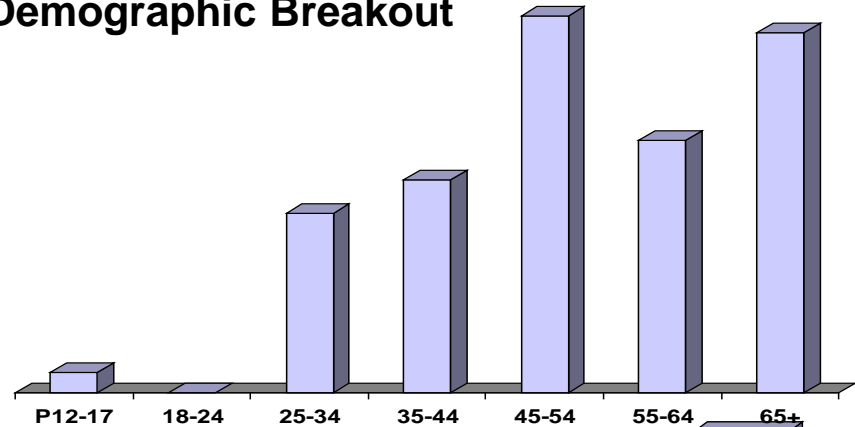

Our Stations

Connoisseur Media - Billings, Montana

News Talk 730 - AM

Gender

67.9	% Male	32.1	%Female
------	--------	------	---------

Employment

Full-time	52.8%
Part-time	13.8%
Not employed	33.4%

Education

1.5%	31.6%	28.6%	38.3%
Less than 12 th Grade	High School	Some College	College Degree or More

Home Ownership

Own	85.4%
Rent	14.6%
Other	0.0%

Source: Arbitron, Spring 2009

Demographic Breakout

Household Income

Demographic Breakout

Household Income

Source: Arbitron, Radio Sales Today 2010

94-1 K*SKY - FM

Station: KSKY (KRKX) "94-1 K-SKY Big Sky Country"
Format: New Country
Target Audience: Adults 25-54
Core Audience: Women 25-54
Power: 100,000 Watts
Median Age: 42 years old