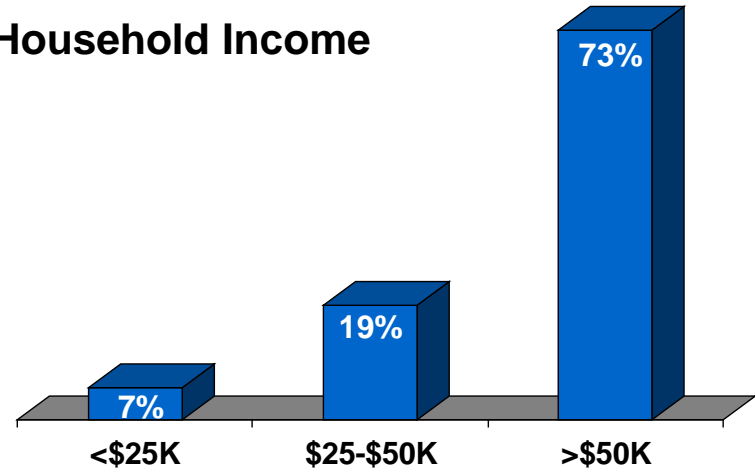

Our Stations

Connoisseur Media - Billings, Montana

News Talk 730 - AM

Gender

67.9	% Male	32.1	%Female
------	--------	------	---------

Employment

Full-time	52.8%
Part-time	13.8%
Not employed	33.4%

Education

1.5%	31.6%	28.6%	38.3%
Less than 12 th Grade	High School	Some College	College Degree or More

Home Ownership

Own	85.4%
Rent	14.6%
Other	0.0%

Source: Arbitron, Spring 2009

Demographic Breakout

Household Income

ESPN 910 KBLG AM

Gender

84.0	% Male	16.0	%Female
------	--------	------	---------

Education

3.0%	20.0%	33.0%	45.0%
Less than 12 th Grade	High School	Some College	College Degree or More

Home Ownership

Own	78.6%
Rent	21.4%

Demographic Breakout

Household Income

Source: Arbitron, Radio Sales Today 2010

94-1 K*SKY - FM

Station: KSKY (KRKX) "94-1 K-SKY Big Sky Country"
Format: New Country
Target Audience: Adults 25-54
Core Audience: Women 25-54
Power: 100,000 Watts
Median Age: 42 years old