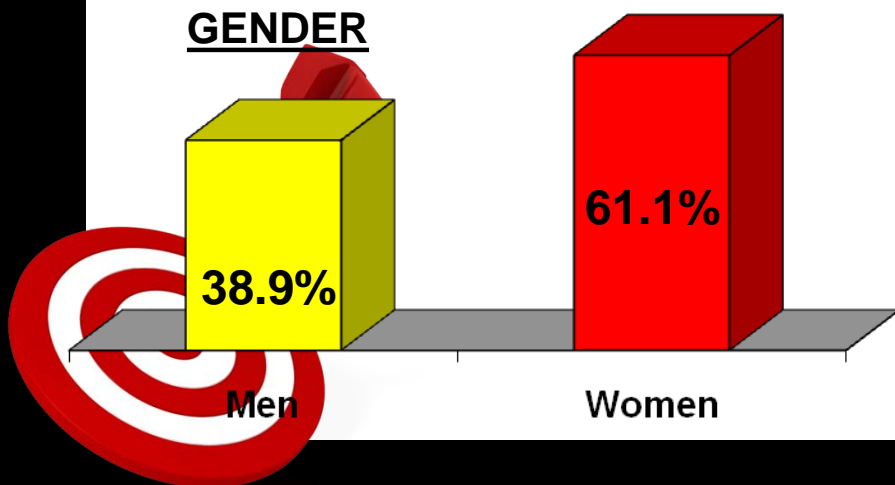

Demographic Breakout

Household Income

Source: Arbitron, Radio Sales Today 2010

94-1 K*SKY - FM

Station: KSKY (KRKX) "94-1 K-SKY Big Sky Country"
Format: New Country
Target Audience: Adults 25-54
Core Audience: Women 25-54
Power: 100,000 Watts
Median Age: 42 years old

Education

Less Than 12 th Grade	14.8%
High School Graduate	22.2%
Some College	39.3%
College Degree or More	23.8%

Home Ownership

Own	86.9%
Rent	10.2%
Other	2.9%

Children under 12 in household

None	67.1%
1 Child	16.4%
2 Children	8.2%
3 or More Children	8.0%

Household Income

<\$25K	14.6%
\$25-\$50K	16.6%
>\$50K	68.7%

GENDER

Classic Hits MY 105.9 - FM

Station: KWMY "MY 105.9 FM"
Format: CLASSIC HITS
Target Audience: Adults 25-54
Core Audience: Adults 25-54
Power: 100,000 Watts
Median Age: 43 years old