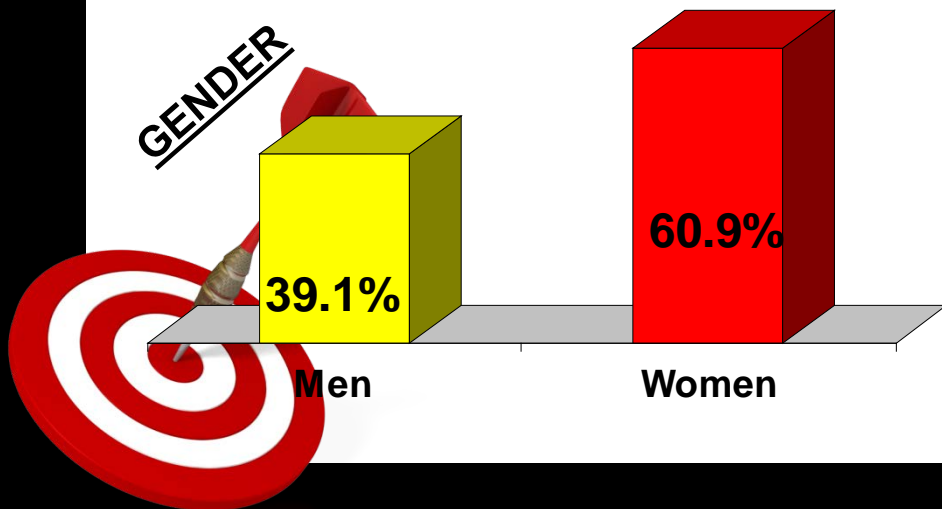

Station: KPLN "Planet 106.7"
Format: Contemporary Hits
Target Audience: Women in 30's
Core Audience: Women 25-54
Power: 100,000 watts
Median Age: 33 years old

Sample Playlist

Maroon 5	Fergie
Nickleback	Pink
Matchbox 20	Sublime
Goo Goo Dolls	Plain White T's
Gwen Stefani	Avril Lavigne

Employment Status	
Full-Time	46.1%
Part-Time	23.5%
Not Employed	30.4%
Education	
Less Than 12th Grade	22.8%
High School Graduate	24.8%
Some College	30.4%
College Degree or More	22.0%
Home Ownership	
Own	84.6%
Rent	15.4%
Other	0.0%
Children under 12 in household	
None	54.3%
1 Child	18.4%
2 Children	24.5%
3 or More Children	2.8%
Household Income	
<$25K	8.3%
$25-$50K	24.5%
>$50K	67.2%